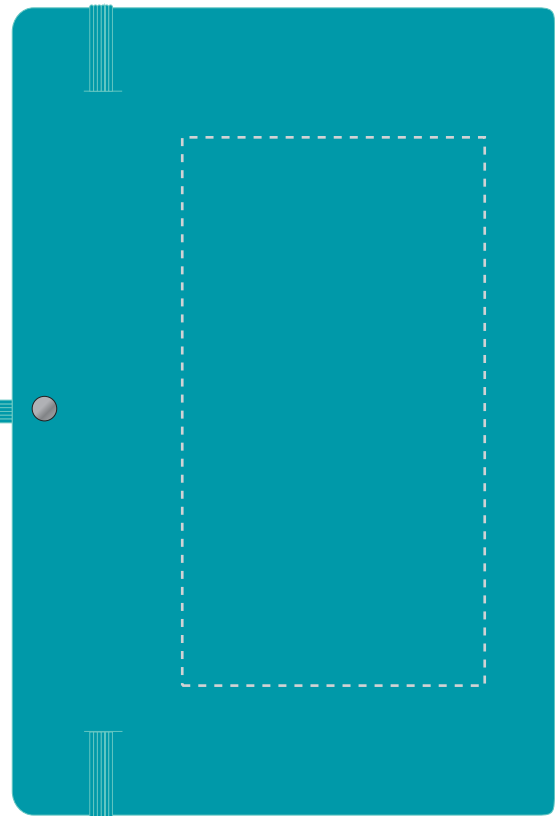

PANTONE REFERENCE(S)

- Colour 1
- Colour 2
- Colour 3
- Colour 4

Product Image for visualisation - colours may vary

ARTWORK SCALE 50%

- CENTRED TO PRINT AREA
- CENTRED TO NOTEBOOK

ARTWORK SCALE 50%

- CENTRED TO PRINT AREA
- CENTRED TO NOTEBOOK

The dashed line is to demonstrate print area and will not appear on your printed item

PLEASE NOTE:

- All colours including print and product are for visual purposes only and should not be regarded as the actual colour of the product and print.
- Some products may vary from batch to batch and may differ from previous orders.
- The colour and texture of a product can also have an effect on the final print colour.
- By approving this order we accept that you understand these terms.

To proceed, please approve visual via the online system.

ARTWORK SCALE 100%

Max print area: 195mm x 100mm

ARTWORK SCALE 100%

Max print area: 145mm x 80mm