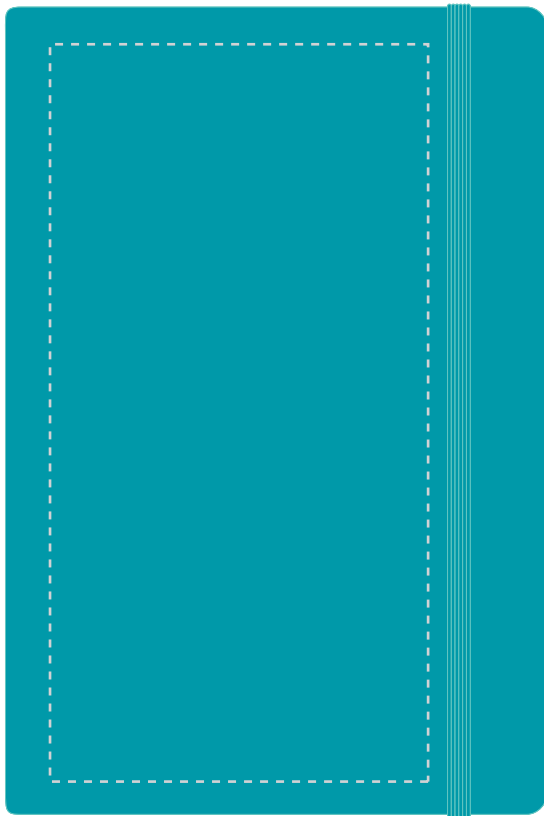

Your Ref:
Our Ref:

Quantity:
Version: 1

Product Code: QS0345
Product Colour: TEAL

PRINTING CONCERNS:

Please note that this product has Sustainability Markings that are not visible from this perspective

We stock this item in the following colours

PANTONE REFERENCE(S)

- Colour 1
- Colour 2
- Colour 3
- Colour 4

Product Image for visualisation - colours may vary

ARTWORK SCALE 50%

- CENTRED TO PRINT AREA
- CENTRED TO NOTEBOOK

ARTWORK SCALE 50%

- CENTRED TO PRINT AREA
- CENTRED TO NOTEBOOK

The dashed line is to demonstrate print area and will not appear on your printed item

PLEASE NOTE:

- All colours including print and product are for visual purposes only and should not be regarded as the actual colour of the product and print.
- Some products may vary from batch to batch and may differ from previous orders.
- The colour and texture of a product can also have an effect on the final print colour.
- By approving this order we accept that you understand these terms.